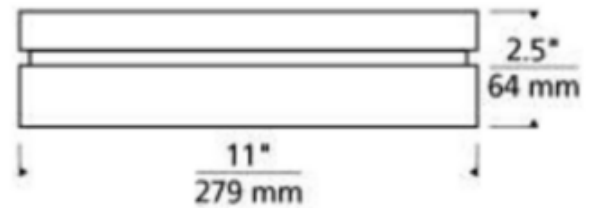

BRAND

Visual Comfort Modern

DESCRIPTION

Cirque Halogen Ceiling Light Fixture features a beautiful round pressed glass shade with polished surface suspended from a die-cast base. Includes 120 volt JCD G9 halogen lamps. Dimmable with a standard incandescent dimmer. Ceiling mount only.

SHADE COLOR	White
BODY FINISH	Satin Nickel
WATTAGE	40W
DIMMER	Standard 120V
DIMENSIONS	6"W x 2.2"H
BULB INCLUDED	
LAMP	1 x JCD/G9/40W/120V Halogen

SPEC #	TLG62520
---------------	----------

COMPANY	PROJECT	FIXTURE TYPE	APPROVED BY	DATE