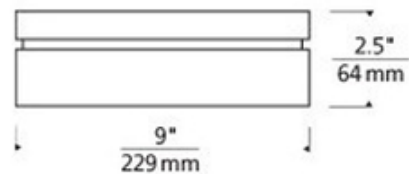

BRAND

Visual Comfort Modern

DESCRIPTION

Boxie CFL Wall/Ceiling features a beautiful round pressed glass shade with polished surface suspended from a die-cast base. Finish available in antique bronze, chrome or satin nickel. Includes two non-dimmable 13 watt, 120 volt, 2GX7 base twin tube lamp with electronic ballast. General light distribution. ADA when used on the wall. Suitable for wet locations. ETL listed. Dimensions: 9 inch width x 9 inch depth x 2.5 inch height.

SHADE COLOR	White
BODY FINISH	Satin Nickel
WATTAGE	26W
DIMMER	Not Dimmable
DIMENSIONS	9"W x 2.5"H x 9"D
BULB INCLUDED	
LAMP	2 x T4/2GX7/13W/120V Compact Fluorescent

SPEC # TLG62529

COMPANY	PROJECT	FIXTURE TYPE	APPROVED BY	DATE