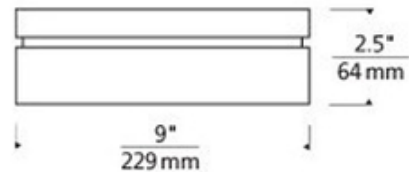

BRAND

Visual Comfort Modern

DESCRIPTION

Boxie CFL Wall/Ceiling features a beautiful round pressed glass shade with polished surface suspended from a die-cast base. Finish available in antique bronze, chrome or satin nickel. Includes two non-dimmable 13 watt, 120 volt, 2GX7 base twin tube lamp with electronic ballast. General light distribution. ADA when used on the wall. Suitable for wet locations. ETL listed. Dimensions: 9 inch width x 9 inch depth x 2.5 inch height.

SHADE COLOR	White
BODY FINISH	Satin Nickel
WATTAGE	26W
DIMMER	Not Dimmable
DIMENSIONS	9"W x 2.5"H x 9"D
BULB INCLUDED	
LAMP	2 x T4/2GX7/13W/120V Compact Fluorescent

SPEC # TLG62529

COMPANY	PROJECT	FIXTURE TYPE	APPROVED BY	DATE