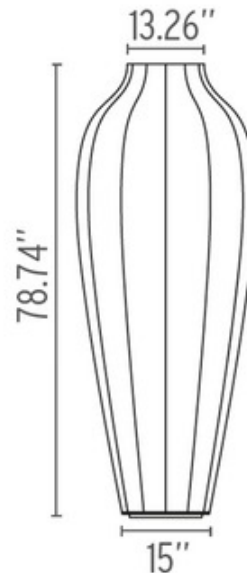

Chrysalis Floor Lamp

Designer: Marcel Wanders

Description:

Chrysalis floor lamp features a silk-screen glass at top of reflector and a white cocoon diffuser and internal steel. Features dual pedal switch mounted on the power cable. The second button turns on/off the top lamp for the projection of the decorative frieze on the ceiling. One 54 watt, 120 volt T5 Fluorescent lamp is included and lights the bottom half of fixture. One 64 watt, 12 volt T5 GY6.35 Halogen lamp is included and lights the decorative frieze. General light distribution. 15 inch diameter x 78.74 inch height.

Shown in: White

List Price: \$7135.72
Our Price: \$4995.00

Shade Color: White
Body Finish: N/A
Lamp: 1 x T5/G5/54W/120V Fluorescent
 1 x T4/GY6.35 (bipin)/65W/12V Halogen
Wattage: 119W
Dimmer: N/A
Dimensions: 78.74"H x 15"W

Product Number: FLO62549			
Company:		Fixture Type:	Date: Feb 25, 2018
Project:		Approved By:	

#0604TA-CHRYSA-015H1-WHXX

Fax: (773) 883-6131

Phone: 866-954-4489

Address: 1718 W. Fullerton Ave. Chicago IL 60614