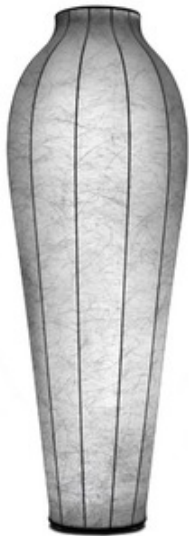

Chrysalis Floor Lamp

Designer: Marcel Wanders

Description:

Chrysalis floor lamp features a silk-screen glass at top of reflector and a white cocoon diffuser and internal steel. Features dual pedal switch mounted on the power cable. The second button turns on/off the top lamp for the projection of the decorative frieze on the ceiling. One 54 watt, 120 volt T5 Fluorescent lamp is included and lights the bottom half of fixture. One 64 watt, 12 volt T5 GY6.35 Halogen lamp is included and lights the decorative frieze. General light distribution. 15 inch diameter x 78.74 inch height.

Shown in: White

List Price: \$7135.72
Our Price: \$4995.00

Shade Color: White
Body Finish: N/A
Lamp: 1 x T5/G5/54W/120V Fluorescent
 1 x T4/GY6.35 (bipin)/65W/12V Halogen
Wattage: 119W
Dimmer: N/A
Dimensions: 78.74"H x 15"W

Product Number: FLO62549			
Company:		Fixture Type:	Date: Feb 25, 2018
Project:		Approved By:	

#0604TA-CHRYSA-015H1-WHXX

Fax: (773) 883-6131

Phone: 866-954-4489

Address: 1718 W. Fullerton Ave. Chicago IL 60614