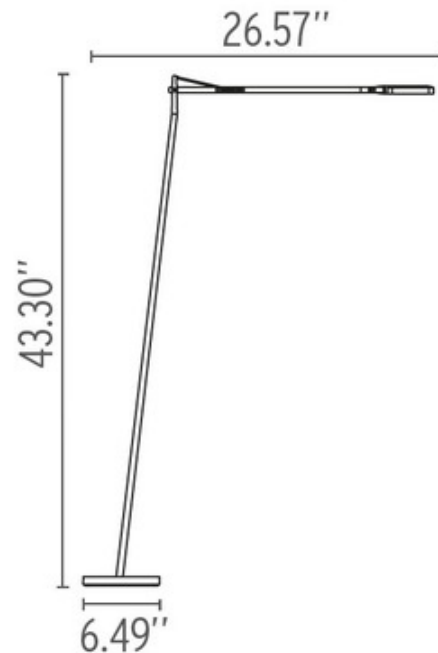

Shown in: White

COMPANY

PROJECT

FIXTURE TYPE

APPROVED BY

DATE