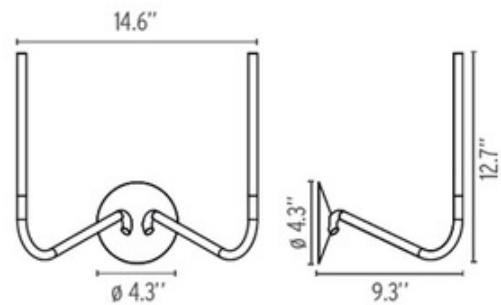

Technical Information

LAMP COLOR	3000K
COLOR RENDERING	80 CRI

SPEC # FLO62567

COMPANY	PROJECT	FIXTURE TYPE	APPROVED BY	DATE