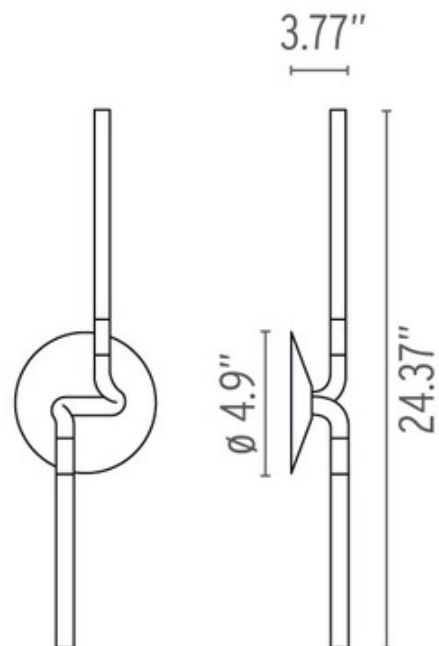

**DESIGNER**

Ron Gilad

**BRAND**

FLOS

**DESCRIPTION**

Light Spring Double wall sconce features White finish. Head can be rotated 45 degrees on its vertical axis. Fixture can only be mounted on octagonal j-boxes. Includes 28 80 CRI 2700K LED lamps totaling 4.5 watts, UL listed. ADA compliant. 4.9 inch width x 24.37 inch height x 3.77 inch depth.

<b>SHADE COLOR</b>	N/A
<b>BODY FINISH</b>	White
<b>WATTAGE</b>	4.5W
<b>DIMMER</b>	N/A
<b>DIMENSIONS</b>	4.9"W x 24.37"H x 3.77"D
<b>INTEGRATED LED MODULE</b>	
<b>LAMP</b>	LED/4.5W/120V LED

**SPEC #**

FLO62569