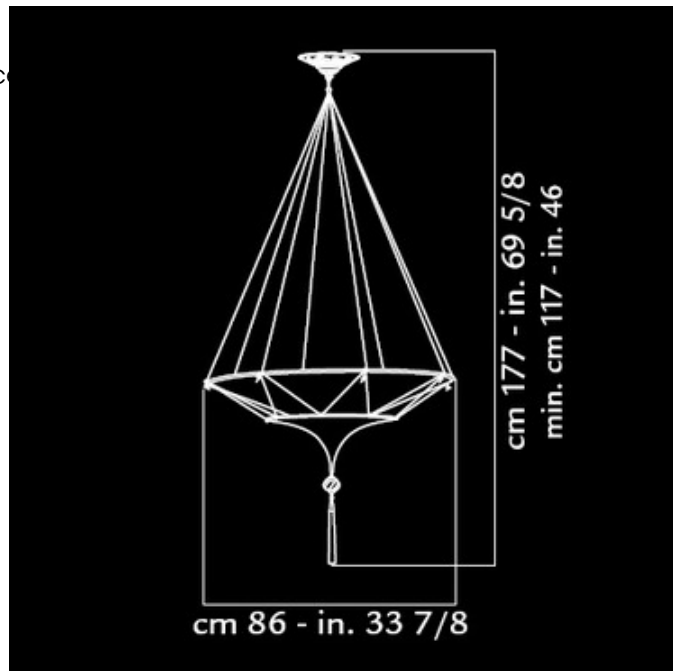

Scheherazade 2 Tier Herbarium Suspension

Designer: Mariano Fortuny

Description:

Sheherazade 2 tier suspension in ivory silk with herbarium pattern in green or brown. It comes with a brass finish and a dark brown canopy. It is a stylistic Turkish-Venetian motif. Available with geometric or floral patterns as well as plain ivory silk or an off white canopy. One A19, 100W incandescent lamp included. Hand made in Italy. 33 7/8 W x 15 1/2 H x 69 5/8 overall length.

Shown in: Brass / Green Herbarium

List Price: \$5394.48
Our Price: \$3668.25

Shade Color: Green Herbarium
Body Finish: Brass
Lamp: 3 x A19/Medium (E26)/72W/120V Incandescent
Wattage: 216W
Dimmer: Incandescent
Dimensions: 69.625"L x 15.5"H x 33.875"W