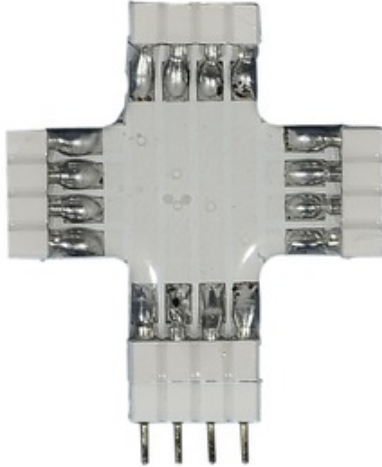

# Soft Strip X Connector

**Description:**

Soft Strip X-Connectors physically and electrically join four soft strip sections at 90 degree angles (includes 2 male joiners). For use with Edge Lighting Soft Strip LED products.

List Price: \$16.00  
 Our Price: \$8.00

Shade Color: N/A  
 Body Finish: N/A  
 Lamp: N/A  
 Wattage: N/A  
 Dimmer: N/A  
 Dimensions: N/A

Product Number: <b>EDG62627</b>			
Company:		Fixture Type:	Date: Feb 24, 2018
Project:		Approved By:	