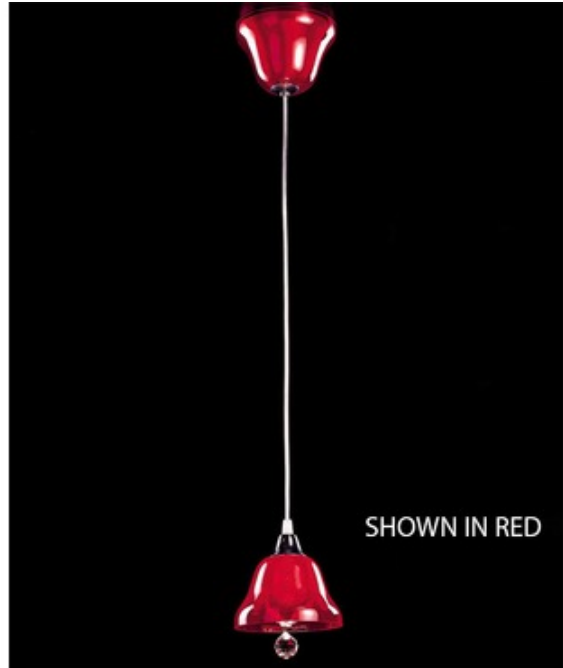

BRAND

Lightology Collection

DESCRIPTION

La Femme pendant features a murano glass base with a Swarovski crystal sphere and chrome accents. The murano glass body in black. One 35 watt, 120 volt, MR16 GU10 base halogen lamp included. General light distribution. Made in Italy. 5.5 inch diameter x 78.75 inch overall maximum height.

SHADE COLOR	Black
BODY FINISH	Chrome
WATTAGE	35W
DIMMER	Standard 120V
DIMENSIONS	5.5"W x 78.75"H
BULB NOT INCLUDED	
LAMP	1 x MR16/GU10/35W/120V Halogen 1 x MR16/GU10/120V LED

SPEC # LGT62736

COMPANY

PROJECT