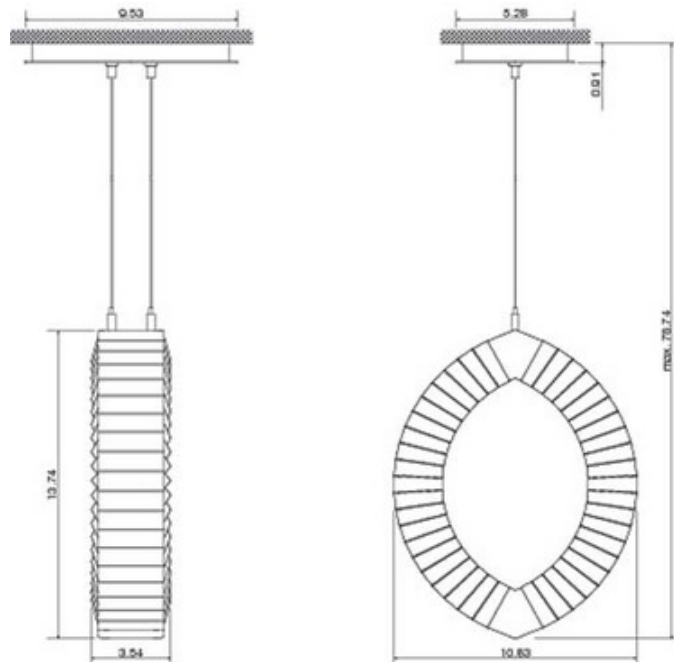

Eyris Mono Pendant

Description:

Eyris Mono pendant features precision cut crystal prisms uniting in opulent ellipses. Made of Swarovski crystals. Finish in stainless steel. Available in a mono or duo option as well as a wall sconce version. Four 25 watt, 120 volt, T4 G9 base halogen lamps not included. General light distribution. UL listed. Overall maximum height is 78.74 inches. 10.83W x 13.74H x 3.54L.

Shown in: Stainless Steel / Crystal

List Price: \$7618.75
 Our Price: \$6095.00

Shade Color: Crystal
 Body Finish: Stainless Steel
 Lamp: 4 x T4/G9/25W/120V Halogen
 Wattage: 100W
 Dimmer: Incandescent
 Dimensions: 3.54"L x 13.74"H x 10.83"W

Product Number: SWR62804			
Company:		Fixture Type:	Date: Feb 25, 2018
Project:		Approved By:	

#1927SU-EYRRIS-011H1-CYSS

Fax: (773) 883-6131

Phone: 866-954-4489

Address: 1718 W. Fullerton Ave. Chicago IL 60614