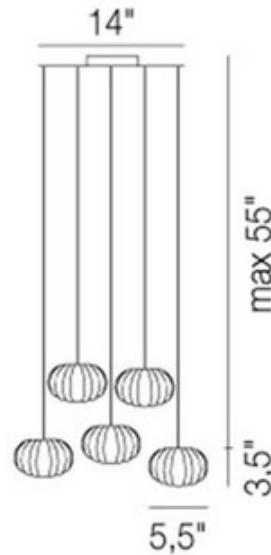

# Diamante SP 5 Suspension

**Description:**

Diamante SP 5 light suspension features handmade blown crystal pendants in a clear or topaz option. Finish in satin nickel. Available in a pendant and 2, 3, 4 or 5 light pendant version. Five 75 watt, 120 volt, T4 G9 base halogen lamps not included. General light distribution. Individual glass pendant measures 5.5W x 3.5H. Overall dimensions are 14 inch diameter x 55 inch overall height.

Shown in: Satin Nickel / Clear

List Price: \$1750.00  
 Our Price: \$1575.00

Shade Color: Clear  
 Body Finish: Satin Nickel  
 Lamp: 5 x T4/G9/75W/120V Halogen  
 Wattage: 375W  
 Dimmer: N/A  
 Dimensions: 55"H x 14"W

Product Number: <b>VIS62822</b>			
Company:		Fixture Type:	Date: Feb 24, 2018
Project:		Approved By:	

#2213SU-DIAMENT-014H1-CLSN

Fax: (773) 883-6131

Phone: 866-954-4489

Address: 1718 W. Fullerton Ave. Chicago IL 60614