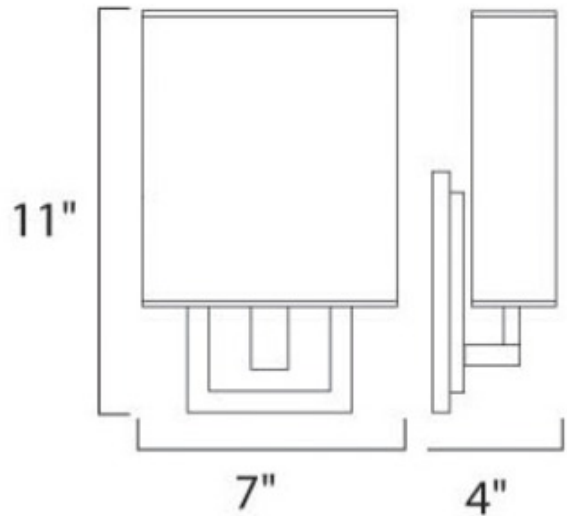

BRAND

Et2

DESCRIPTION

Edinburgh I wall sconce features a white linen shade and a satin nickel finish. Available in a 1 or 2 light option as well as with a stem version. One 26 watt, 120 volt, T3 Coil GU24 base compact fluorescent lamp not included. General light distribution. UL listed. ADA compliant. 7W x 11H x 4 inch depth.

SHADE COLOR	White
BODY FINISH	Satin Nickel
WATTAGE	52W
DIMMER	Not Dimmable
DIMENSIONS	7"W x 11"H x 4"D
BULB NOT INCLUDED	
LAMP	2 x CF/GU24/26W/120V Compact Fluorescent

SPEC #

ET262828

COMPANY

PROJECT

FIXTURE TYPE