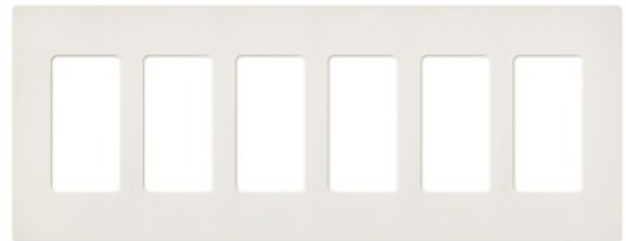

BRAND

Lutron

DESCRIPTION

Claro Designer Style Wall Plates are screwless, seamless, and have no visible hardware. For use with Lutron dimmers and switches including Maestro, Maestro IR, Maestro Wireless, Pico Wireless Control, Diva, Skylark Contour, and Skylark. Available in Satin Snow.

SHADE COLOR	N/A
BODY FINISH	Satin Biscuit
WATTAGE	N/A
DIMMER	N/A
DIMENSIONS	12"W x 4.69"H x 0.3"D
LAMP	N/A

SPEC # LUT6283

COMPANY	PROJECT	FIXTURE TYPE	APPROVED BY	DATE