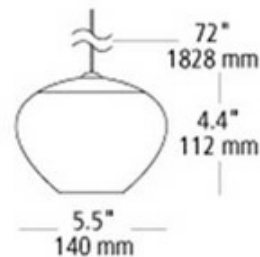

BRAND

LBL Lighting

DESCRIPTION

Cylia freejack pendant features a modern shaped glass with an iridescent finish. Glass available in amber, blue or opal. Finish available in bronze or satin nickel. Includes 8 foot field-cuttable suspension cable. Fusion jack canopies sold separately. Fixture available with xenon or LED lamping option. One 50 watt, 12 volt, T5 GY6.35 base xenon lamp included. General light distribution. ETL listed. 5.5 inch width x 4.4 inch height

SHADE COLOR	Amber
BODY FINISH	Bronze
WATTAGE	50W
DIMMER	Dimmable
DIMENSIONS	5.5"W x 4.4"H
BULB INCLUDED	
LAMP	1 x JC/GY6.35 (bipin)/50W/12V Krypton Xenon

SPEC #

LBL62878

COMPANY

PROJECT

FIXTURE TYPE

APPROVED BY