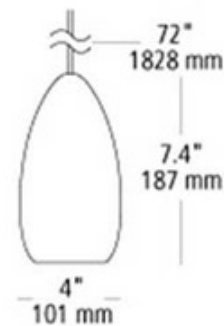

BRAND

LBL Lighting

DESCRIPTION

The Banja Freejack Pendant features a teardrop-shaped glass richly layered in multi-colored frit with subtle undertones of gold and is available in Aqua, or Ivory Opaque with a Satin Nickel or Bronze finish. Includes 72 inch adjustable suspension cable. Freejack canopies sold separately. One 35 watt 12 volt T5 GY6.35 base xenon bulb is included. General light distribution. 4 inch width x 7.4 inch height x 79.4 inch maximum length. ETL listed.

SHADE COLOR	Aqua
BODY FINISH	Satin Nickel
WATTAGE	35W
DIMMER	Dimmable
DIMENSIONS	79.4"L x 4"W x 7.4"H
BULB INCLUDED	
LAMP	1 x JC/GY6.35 (bipin)/35W/12V Krypton Xenon

SPEC # LBL62879

COMPANY	PROJECT	FIXTURE TYPE	APPROVED BY	DATE