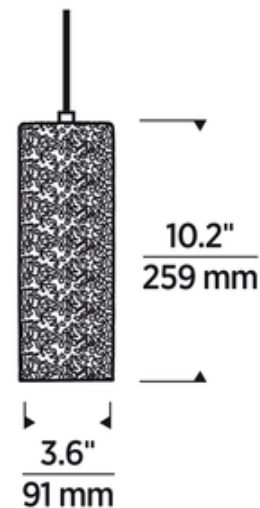

COMPANY	PROJECT	FIXTURE TYPE	APPROVED BY	DATE