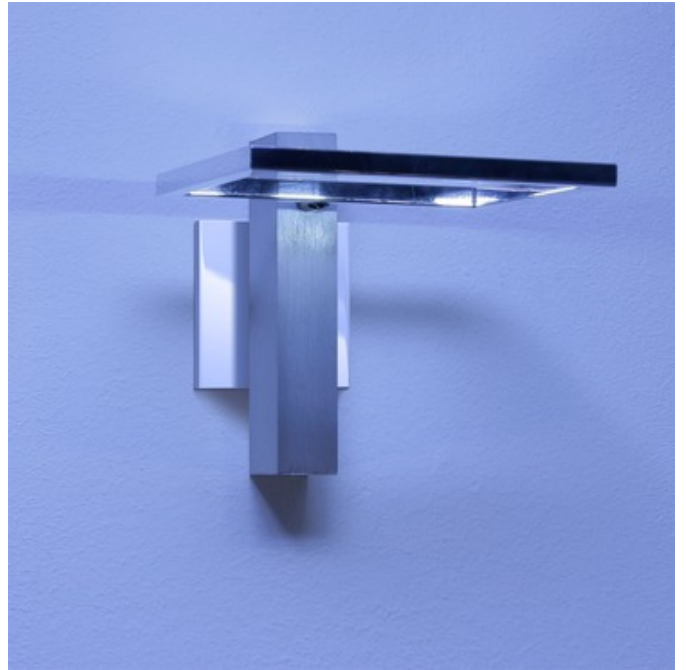

**BRAND**

Lightology Collection

**DESCRIPTION**

Magic wall lamp features a polished aluminum and brilliant chrome-plated finish. Square frame element is 6.30 x 6.30 inches and is adjustable by pivot-hung hinge. Fits square j-boxes only. Two 3.5 watt, 3000K LED lamps included. General light distribution. 9.45L x 11.81H.

<b>SHADE COLOR</b>	N/A
<b>BODY FINISH</b>	Chrome
<b>WATTAGE</b>	7W
<b>DIMMER</b>	N/A
<b>DIMENSIONS</b>	9.45"W x 11.81"H
<b>INTEGRATED LED MODULE</b>	
<b>LAMP</b>	2 x LED/3.5W/120V LED

*Technical Information*

<b>LAMP COLOR</b>	3000K
-------------------	-------

<b>SPEC #</b>	ESC62920
---------------	----------

COMPANY	PROJECT	FIXTURE TYPE	APPROVED BY	DATE