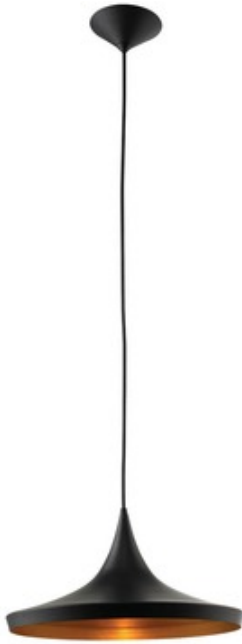

Plato Pendant

Description:

Plato pendant features a black shade and an aluminum body in a black finish. One 60 watt, 120 volt, G16.5 candelabra base incandescent bulb is included. General light distribution. 14.17 inch width x 47.24 inch height.

Shown in: Black / Black

List Price: \$211.11
Our Price: \$126.67

Shade Color: Black
Body Finish: Black
Lamp: 1 x G16.5/Candelabra (E12)/60W/120V Incandescent
Wattage: 60W
Dimmer: Incandescent
Dimensions: 47.24"H x 14.17"W

Product Number: MSD62923			
Company:		Fixture Type:	Date: Feb 23, 2018
Project:		Approved By:	

#1341SU-PLATO-01411-BKBK

Fax: (773) 883-6131

Phone: 866-954-4489

Address: 1718 W. Fullerton Ave. Chicago IL 60614