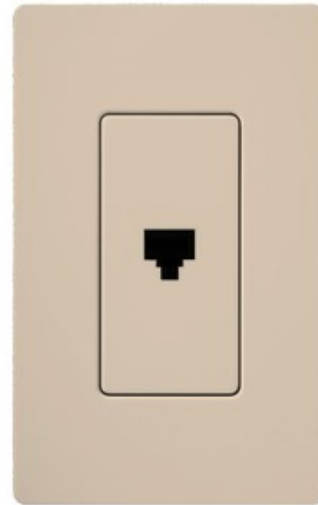

**BRAND**

Lutron

**DESCRIPTION**

The Claro Telephone Jack features a 6 conductor RJ11 single telephone jack. Note: Fits faceplates with a designer opening, sold separately.

<b>SHADE COLOR</b>	N/A
<b>BODY FINISH</b>	Satin Taupe
<b>WATTAGE</b>	N/A
<b>DIMMER</b>	N/A
<b>DIMENSIONS</b>	1.6"W x 4.2"H
<b>LAMP</b>	N/A