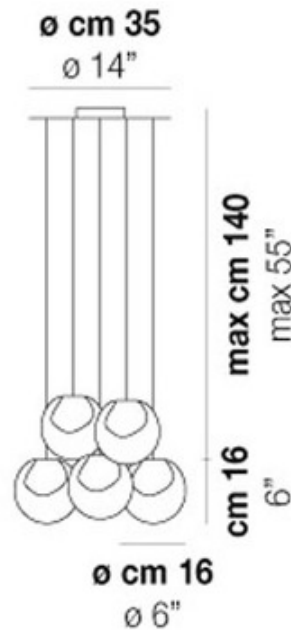

Poc SP 16/5 Pendant

SHOWN IN BLACK WITH CRYSTAL SHEATH

**Designer:** Barbara Maggiolo

**Description:**

Poc SP 16/5 Pendant features spherical glass globes with a clear membrane creating the illusion of two halves. Available in Clear/White/Black, White, Black, or Crystal with a Nickel finish. Five 60 watt, 120 volt JCD type G9 base halogen bulbs are required, but not included. Each sphere is 6 inches wide. 14 inch width x 10 inch height x 55 inch maximum length.

Shown in: Nickel / Clear / Black / White

**List Price:** \$2805.00  
**Our Price:** \$2524.50

**Shade Color:** Clear / Black / White  
**Body Finish:** Nickel  
**Lamp:** 5 x JCD/G9/60W/120V Halogen  
**Wattage:** 300W  
**Dimmer:** Incandescent  
**Dimensions:** 55"L x 6"H x 14"W

Product Number: <b>VIS62971</b>			
Company:		Fixture Type:	Date: Feb 20, 2018
Project:		Approved By:	

#2213SU-POCSP5-014H1-WBSN

Fax: (773) 883-6131

Phone: 866-954-4489

Address: 1718 W. Fullerton Ave. Chicago IL 60614