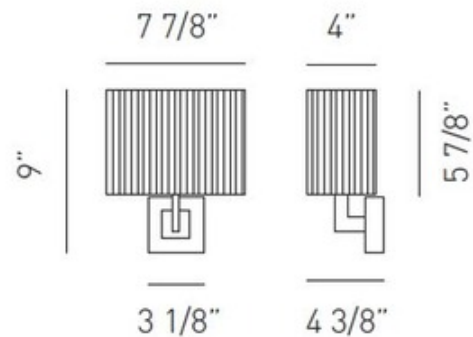

BRAND

Axolight

DESCRIPTION

Clavius wall with bracket eatures a handmade silken thread shade with a chrome finish. Shade available in white, black and tobacco. Available in a wall sconce with or without bracket, ceiling flush mount, pendant, table and floor lamp version. One 60 watt, 120 volt, B10 candelabra base incandescent lamp not included. General light distribution. ADA compliant. ETL listed. 7.88W x 9H x 4 inch depth.

SHADE COLOR	Black
BODY FINISH	Chrome
WATTAGE	7W
DIMMER	Standard 120V
DIMENSIONS	7.88"W x 9"H x 4.38"D
BULB NOT INCLUDED	
LAMP	1 x B10/Candelabra (E12)/7W/120V LED

SPEC # AXO63015

COMPANY	PROJECT	FIXTURE TYPE	APPROVED BY	DATE