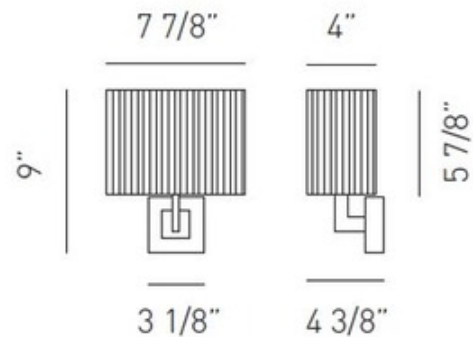

BRAND

Axolight

DESCRIPTION

Clavius wall with bracket features a handmade silken thread shade with a chrome finish. Shade available in white, black and tobacco. Available in a wall sconce with or without bracket, ceiling flush mount, pendant, table and floor lamp version. One 60 watt, 120 volt, B10 candelabra base incandescent lamp not included. General light distribution. ADA compliant. ETL listed. 7.88W x 9H x 4 inch depth.

SHADE COLOR	Black
BODY FINISH	Chrome
WATTAGE	7W
DIMMER	Standard 120V
DIMENSIONS	7.88"W x 9"H x 4.38"D
BULB NOT INCLUDED	
LAMP	1 x B10/Candelabra (E12)/7W/120V LED

SPEC # AXO63015

COMPANY

PROJECT

FIXTURE TYPE