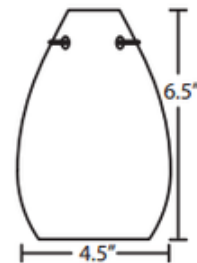

**BRAND**

Besa Lighting

**DESCRIPTION**

XP Quick Connect Pera 6 low voltage mini pendant features a curvy bell bottomed shape glass shade available in Honey, Amber Cloud, Vanilla Matte, Opal Matte, Amber Matte, Carrera, Garnet, Blue Cloud, Marble Grigio, Magma, Habanero, or Ceylon. Finish in Bronze or Satin Nickel. Includes one 50 watt 12 volt JC GY6.35 halogen bi-pin lamp. UL listed. Suitable for indoor damp locations. Includes 10 foot field adjustable coaxial suspension cable, decorative sleeve at socketholder, and quick connect jack. Canopy options available, sold separately. 4.5 inch diameter x 6.5 inch height.

|                      |                                       |
|----------------------|---------------------------------------|
| <b>SHADE COLOR</b>   | Honey                                 |
| <b>BODY FINISH</b>   | Bronze                                |
| <b>WATTAGE</b>       | 50W                                   |
| <b>DIMMER</b>        | Dimmable                              |
| <b>DIMENSIONS</b>    | 4.5"W x 6.5"H                         |
| <b>BULB INCLUDED</b> |                                       |
| <b>LAMP</b>          | 1 x JC/GY6.35 (bipin)/50W/12V Halogen |