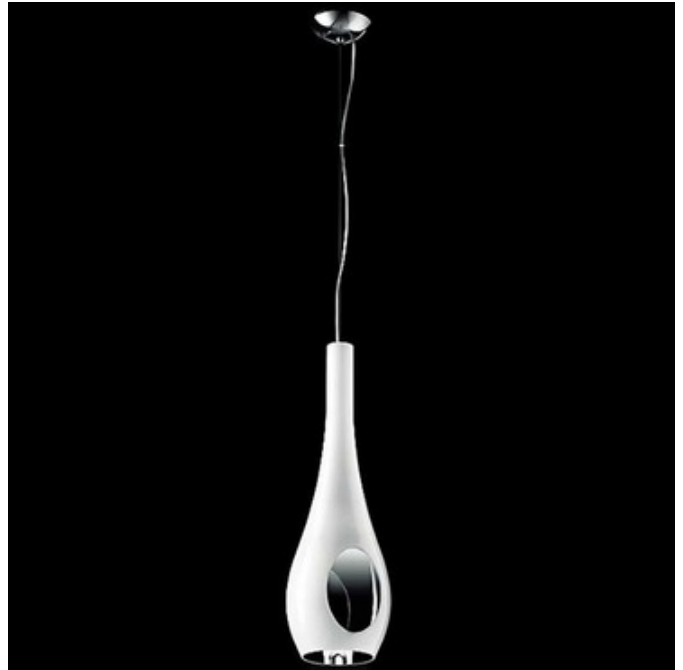

BRAND

Leucos

DESCRIPTION

Glossy S pendant features a layered blown glass with a gloss white on white or gloss white on black color option. Finish in polished chrome. Available in a wall/ceiling mount or pendant version. One 100 watt, 120 volt, A19 medium base incandescent lamp not included. General light distribution. UL listed. Designed by Massimo Tomato. Maximum height is 66.88 inches. Canopy is 5.13 inches wide. 7.88W x 23.63H x 6.25L.

SHADE COLOR	White / Black
BODY FINISH	Chrome
WATTAGE	72W
DIMMER	Standard 120V
DIMENSIONS	6.25"L x 7.88"W x 23.63"H
BULB NOT INCLUDED	
LAMP	1 x A19/Medium (E26)/72W/120V Incandescent

SPEC # LEU63123

COMPANY	PROJECT	FIXTURE TYPE	APPROVED BY	DATE