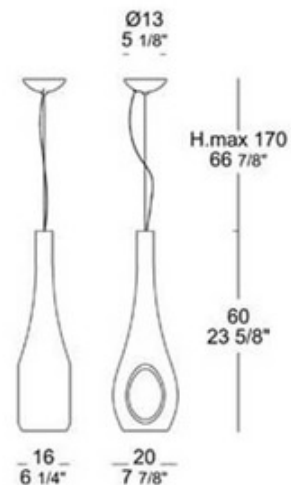

BRAND

Leucos

DESCRIPTION

Glossy S pendant features a layered blown glass with a gloss white on white or gloss white on black color option. Finish in polished chrome. Available in a wall/ceiling mount or pendant version. One 100 watt, 120 volt, A19 medium base incandescent lamp not included. General light distribution. UL listed. Designed by Massimo Tomato. Maximum height is 66.88 inches. Canopy is 5.13 inches wide. 7.88W x 23.63H x 6.25L.

SHADE COLOR	White / Black
BODY FINISH	Chrome
WATTAGE	72W
DIMMER	Standard 120V
DIMENSIONS	6.25"L x 7.88"W x 23.63"H
BULB NOT INCLUDED	
LAMP	1 x A19/Medium (E26)/72W/120V Incandescent

SPEC # LEU63123

COMPANY	PROJECT	FIXTURE TYPE	APPROVED BY	DATE