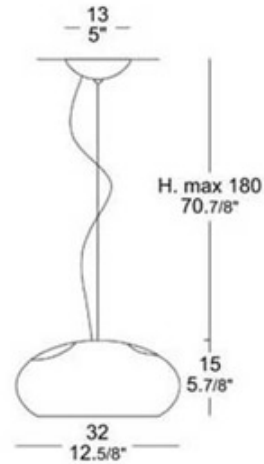

Mercure S Pendant

Designer: Patrick Jouin

Description:

Mercure S pendant features a hand blown mirrored glass diffuser with bubbles and a polished chrome finish. Available in a wall/ceiling mount or pendant version. One 60 watt, 120 volt, G16.5 candelabra base incandescent lamp not included. General light distribution. UL listed. Maximum height is 70.88 inches. Canopy is 5 inches wide. 12.63 inch diameter x 5.88 inch height.

Shown in: Polished Chrome / Mirror

List Price: \$1587.50
Our Price: \$1270.00

Shade Color: Mirror
Body Finish: Polished Chrome
Lamp: 1 x G16.5/Candelabra (E12)/60W/120V Incandescent
Wattage: 60W
Dimmer: Incandescent
Dimensions: 5.88"H x 12.63"W