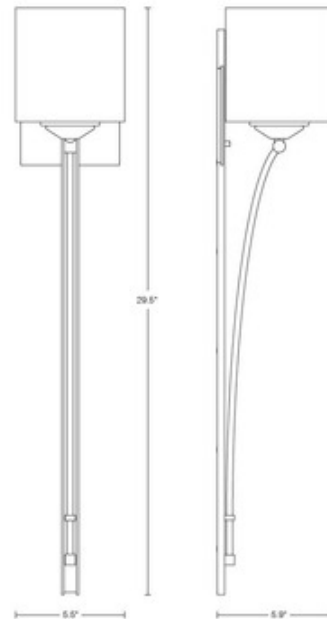

Formae Contemporary Wall Light

Description:

The Formae Contemporary Wall Light features an Opal, Stone, or Pearl glass diffuser with a Soft Gold, Vintage Platinum, Mahogany, Bronze, Dark Smoke, Burnished Steel, Black, or Natural Iron finish. One 100 watt max 120 volt BT15 type medium base bulb is required, but not included. 5.5 inch width x 29.5 inch height x 5.9 inch depth. UL listed for damp locations. Made in the USA.

Shown in: Bronze / Opal

List Price: \$907.66
 Our Price: \$655.60

Shade Color: Opal
 Body Finish: Bronze
 Lamp: 1 x BT15/Medium (E26)/100W/120V Halogen
 Wattage: 100W
 Dimmer: Incandescent
 Dimensions: 29.5"H x 5.5"W x 5.9"D

Product Number: HUB63144			
Company:		Fixture Type:	Date: Feb 24, 2018
Project:		Approved By:	

#0807WS-FORMAE-00611-OPBZ

Fax: (773) 883-6131

Phone: 866-954-4489

Address: 1718 W. Fullerton Ave. Chicago IL 60614