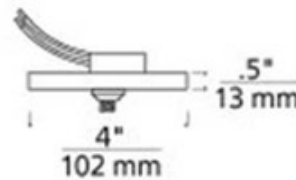

# Freejack LED 4 Inch Square Flush Canopy

**Description:**

Freejack LED 4 Inch Square Flush Canopy is available in Satin Nickel, Chrome, White or Antique Bronze finish. Mounts to a standard 4 inch junction box, provided by electrician, and includes an electronic transformer which fits inside junction box. Includes one Freejack port for use on ceiling or wall. If mounting to wall, head should be no longer than 6 inches. ETL listed. 4 inch width x 4 inch depth x .50 inch height. For use with any Tech Lighting 12 volt LED Freejack pendant or head, sold separately.

Shown in: Satin Nickel

**List Price:** \$131.25  
**Our Price:** \$105.00

**Shade Color:** N/A  
**Body Finish:** Satin Nickel  
**Lamp:** 1 x LED/12V LED  
**Wattage:** N/A  
**Dimmer:** Low Voltage Electronic  
**Dimensions:** 0.5"H x 4"W x 4"D