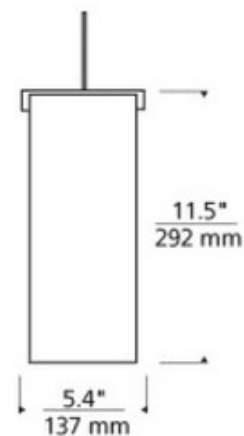

BRAND

Visual Comfort Modern

DESCRIPTION

Freejack Halogen Boreal Pendant features a natural hemp fabric shade in Ivory with recycled paper backing topped with recycled sand-cast metal work in Antique Bronze or White Bronze. The product also ships in environmentally-friendly recycled packaging. Includes one 50 watt, 12 volt, JC GY6.35 halogen bi-pin lamp, six feet of field-cutttable suspension cable, and a Freejack connector. ETL listed. 5.4 inch diameter x 11.5 inch height x 83.5 inch overall length. Canopy required if used as a monopoint, sold separately.

SHADE COLOR	Khaki Green
BODY FINISH	White Bronze
WATTAGE	50W
DIMMER	Dimmable
DIMENSIONS	83.5"L x 5.4"W x 11.5"H
BULB INCLUDED	
LAMP	1 x JC/GY6.35 (bipin)/50W/12V Halogen

SPEC # TLG63193

COMPANY	PROJECT	FIXTURE TYPE	APPROVED BY	DATE