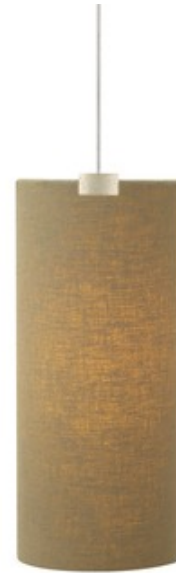

BRAND

Visual Comfort Modern

DESCRIPTION

Freejack Halogen Boreal Pendant features a natural hemp fabric shade in Ivory with recycled paper backing topped with recycled sand-cast metal work in Antique Bronze or White Bronze. The product also ships in environmentally-friendly recycled packaging. Includes one 50 watt, 12 volt, JC GY6.35 halogen bi-pin lamp, six feet of field-cutttable suspension cable, and a Freejack connector. ETL listed. 5.4 inch diameter x 11.5 inch height x 83.5 inch overall length. Canopy required if used as a monopoint, sold separately.

SHADE COLOR	Khaki Green
BODY FINISH	White Bronze
WATTAGE	50W
DIMMER	Dimmable
DIMENSIONS	83.5"L x 5.4"W x 11.5"H
BULB INCLUDED	
LAMP	1 x JC/GY6.35 (bipin)/50W/12V Halogen

SPEC # TLG63193

COMPANY	PROJECT	FIXTURE TYPE	APPROVED BY	DATE