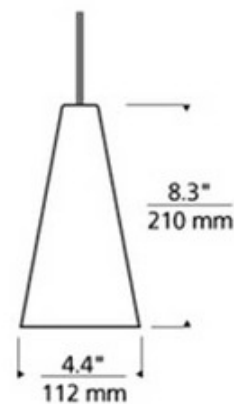

BRAND

Visual Comfort Modern

DESCRIPTION

Freejack Mini Taza Pendant features a blown glass shade with intensely twisted rich glass color. Glass available in amber, blue/green, brown, cream or red. Finish available in antique bronze, chrome or satin nickel. One 50 watt, 12 volt, JC GY6.35 base halogen lamp and six feet of field-cutttable suspension cable is included. ETL Listed. 4.4 inch diameter x 8.3 inch height x 80.3 inch length.

SHADE COLOR	Cream
BODY FINISH	Satin Nickel
WATTAGE	50W
DIMMER	Dimmable
DIMENSIONS	4.4"W x 8.3"H
BULB INCLUDED	
LAMP	1 x JC/GY6.35 (bipin)/50W/12V Halogen

SPEC # TLG63201

COMPANY

PROJECT

FIXTURE TYPE

APPROVED BY