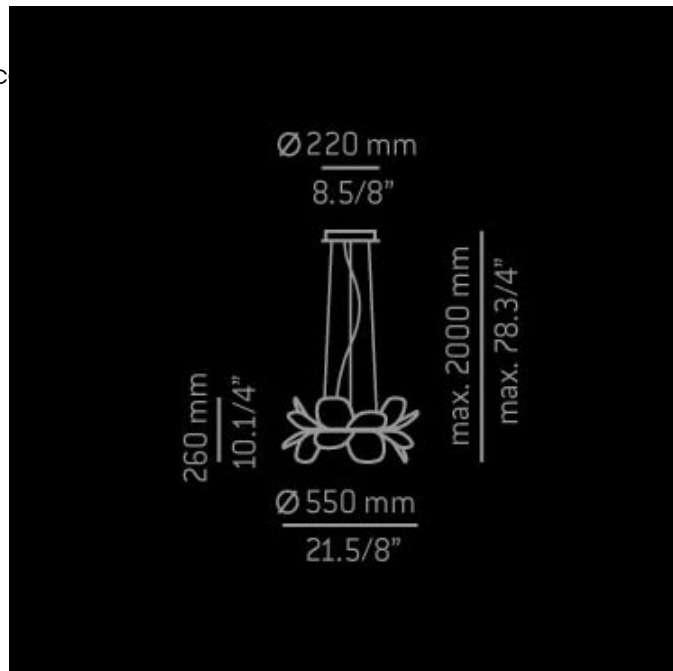

# Infiore T-5805 Pendant

**Description:**

The Infiore T-5805 Pendant is composed of a group of petals in bi-injected polycarbonate that creates beautiful color effects when lit. Available with a Shiny White or Grey finish. One 250 watt 120 volt T3 type R7s base bulb is required, but not included. 21.63 inch width x 10.25 inch height. Cord is 84 inches in length and has a cut in the plaster cover at 38 inches.

Shown in: Shiny White / White

List Price: \$1721.25  
 Our Price: \$1530.02

Shade Color: White  
 Body Finish: Shiny White  
 Lamp: 2 x T4/G24q-3/26W/120V Compact Fluorescent  
 Wattage: 52W  
 Dimmer: Fluorescent  
 Dimensions: 78.75"L x 10.25"H x 21.625"W

Product Number: <b>EST63324</b>			
Company:		Fixture Type:	Date: Feb 25, 2018
Project:		Approved By:	

#0503SU-INFIORE-022F1-WHWH

Fax: (773) 883-6131

Phone: 866-954-4489

Address: 1718 W. Fullerton Ave. Chicago IL 60614