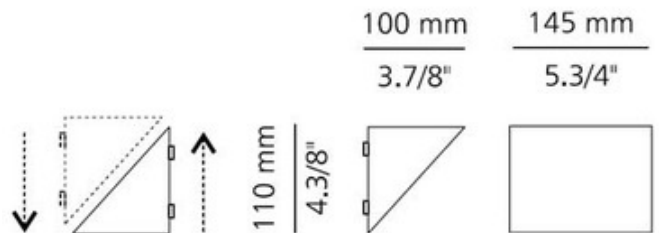

**BRAND**

Estiluz

**DESCRIPTION**

A-2038 LED wall sconce features a brushed nickel finish. Can be mounted up or down. Available with halogen or LED lamping option. One 4 watt, 12 volt, warm white LED lamp included. General light distribution. ETL listed. 5.75W x 4.38H x 3.88 inch depth.

<b>SHADE COLOR</b>	N/A
<b>BODY FINISH</b>	Brushed Nickel
<b>WATTAGE</b>	4W
<b>DIMMER</b>	Included
<b>DIMENSIONS</b>	5.75"W x 4.38"H x 3.88"D
<b>BULB INCLUDED</b>	
<b>LAMP</b>	1 x LED/4W/12V LED

**SPEC #** EST63334