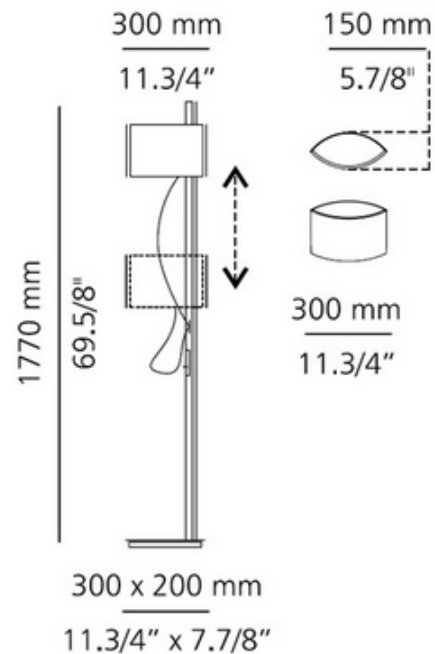

BRAND

Estiluz

DESCRIPTION

The P-8077A adjustable floor lamp features a unique vertically adjustable satin White glass shade with Brushed Nickel metal finish. Includes integrated electronic dimmer. One 300 watt 120 volt T3 R7s halogen lamp included. 11.75 inches wide x 5.9 inches deep x 69.6 inches high.

SHADE COLOR	White
BODY FINISH	Brushed Nickel
WATTAGE	300W
DIMMER	Included
DIMENSIONS	11.75"W x 69.6"H x 5.9"D
BULB INCLUDED	
LAMP	1 x T3/R7s (RSC)/300W/120V Halogen

SPEC #

EST63355

COMPANY

PROJECT

FIXTURE TYPE