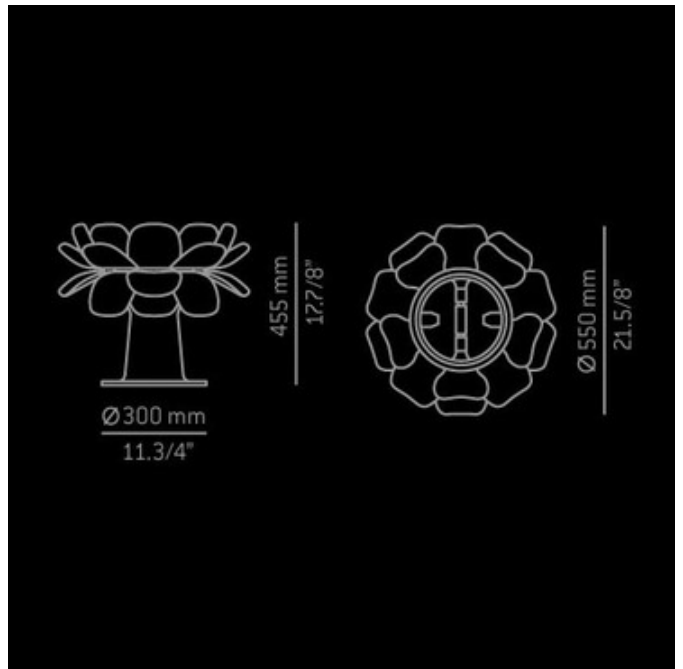

**BRAND**

Estiluz

**DESCRIPTION**

Infiore table lamp is composed by a group of bi-injected polycarbonate petals that create unexpected color effects. Featuring a metallic body with a circular base, it comes fitted with a satin glass bulb protector. Shade available in white, green and grey. Shiny white base finish. Halogen version comes with one T3 RTs 250 watt 120 volt bulb, compact fluorescent version requires two GU24 26 watt 120 volt bulbs (not included). Also available in pendant and floor lamp versions. 17.875 inches height, 21.625 inches width.

<b>SHADE COLOR</b>	White
<b>BODY FINISH</b>	Shiny White
<b>WATTAGE</b>	250W
<b>DIMMER</b>	Included
<b>DIMENSIONS</b>	21.625"W x 17.875"H x 21.625"D
<b>BULB INCLUDED</b>	
<b>LAMP</b>	1 x T3/R7s (RSC)/250W/120V Halogen