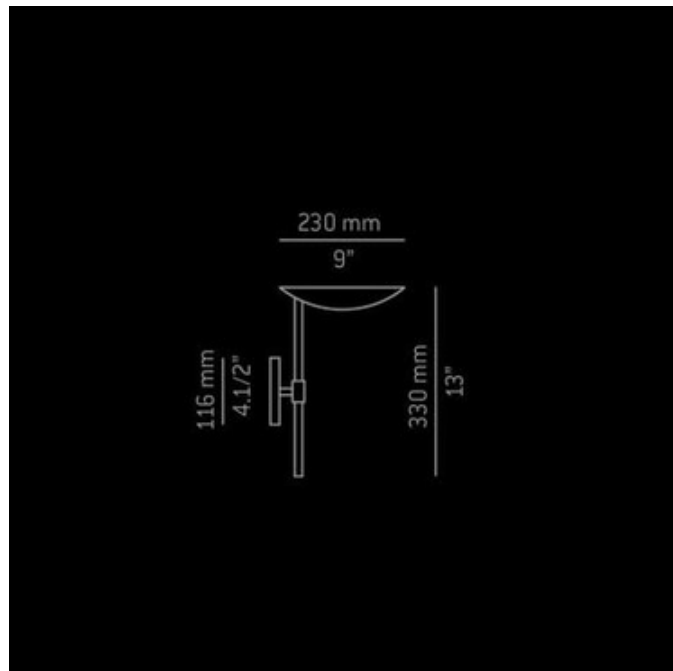

A-1120 Wall Sconce

Description:

A-1120 Wall Sconce comes with a White glass diffuser and a Brushed Nickel finish. One 300 watt, 120 volt, T3 Long R7s base halogen lamp included. Indirect and direct light distribution. ETL listed. Made in Spain. 9 inch width x 13 inch height x 9 inch depth.

Shown in: Brushed Nickel / White

List Price: \$617.63
 Our Price: \$549.01

Shade Color: White
 Body Finish: Brushed Nickel
 Lamp: 1 x T3LONG/R7s (RSC)/300W/120V Halogen
 Wattage: 300W
 Dimmer: Incandescent
 Dimensions: 13"H x 9"W x 9"D