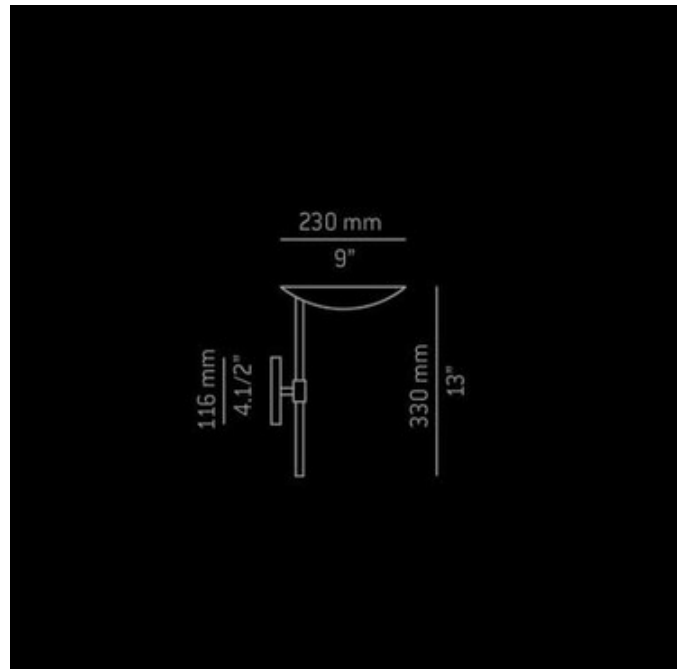

SHADE COLOR	White
BODY FINISH	Brushed Nickel
WATTAGE	300W
DIMMER	Standard 120V
DIMENSIONS	9"W x 13"H x 9"D
BULB INCLUDED	
LAMP	1 x T3LONG/R7s (RSC)/300W/120V Halogen

SPEC # EST63368