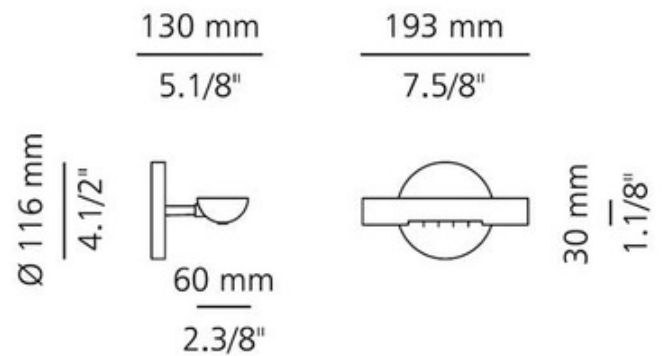

BRAND

Estiluz

DESCRIPTION

A-1153 wall sconce features a brushed nickel or bronze (glossy antique brass) finish. Provides direct or indirect lighting. Available in 7.63 or 15.75 inch wide option. One 200 watt, 120 volt, T3 Long R7s base halogen lamp included. Direct/indirect light distribution. ETL listed. 7.63W x 5.13H x 4.5 inch depth.

SHADE COLOR	N/A
BODY FINISH	Brushed Nickel
WATTAGE	200W
DIMMER	Included
DIMENSIONS	7.63"W x 5.13"H x 4.5"D
BULB INCLUDED	
LAMP	1 x T3LONG/R7s (RSC)/200W/120V Halogen

SPEC # EST63372

COMPANY	PROJECT	FIXTURE TYPE	APPROVED BY	DATE