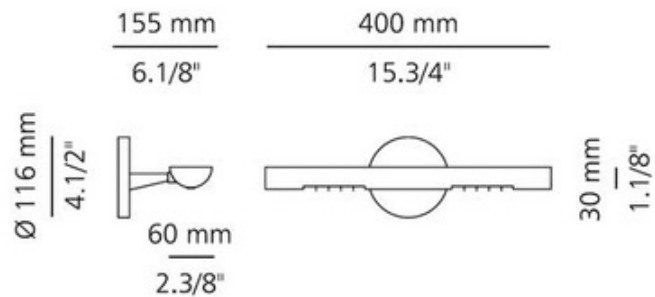

A-1154 Wall Sconce

Description:

A-1154 wall sconce features a brushed nickel finish. Provides direct or indirect lighting. Available in 7.63 or 15.75 inch wide option. Two 200 watt, 120 volt, T3 Long R7s base halogen lamps included. Direct/indirect light distribution. ETL listed. 15.75W x 6.13H x 4.5 inch depth.

Shown in: Brushed Nickel

List Price: \$897.75
 Our Price: \$798.01

Shade Color: N/A
 Body Finish: Brushed Nickel
 Lamp: 2 x T3LONG/R7s (RSC)/200W/120V Halogen
 Wattage: 400W
 Dimmer: Included
 Dimensions: 6.13"H x 15.75"W x 4.5"D