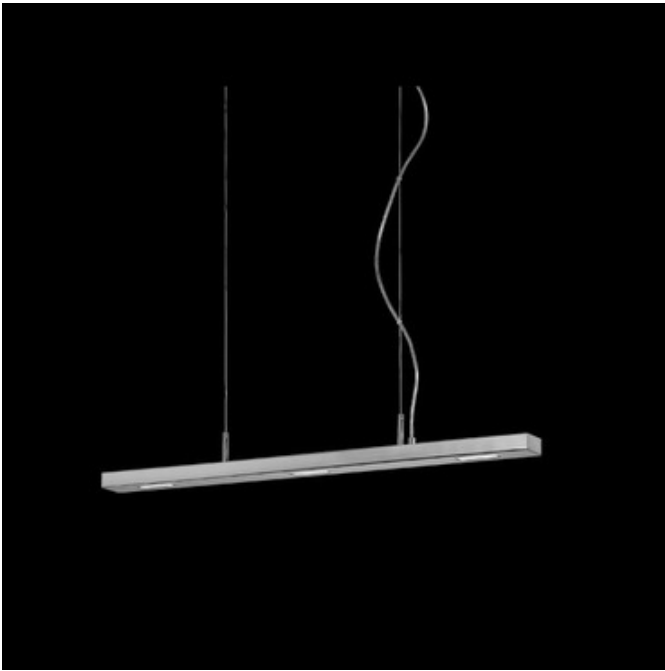

# T-2206 Pendant Light

**Description:**

T-2206 linear suspension comes in brushed nickel finish. This halogen pendant provides both direct and indirect lighting effect. It is adjustable, so user can hang it according to their requirements. It comes with three halogen T3 Short R7s 100 watt 120 volt lamps (included), Diffuser size 38.25" L x 2.4" W. Overall height adjustable from 12 to 188" . Canopy size 20.9" . ETL listed.

Shown in: Brushed Nickel

List Price: \$1650.38  
 Our Price: \$1467.02

Shade Color: N/A  
 Body Finish: Brushed Nickel  
 Lamp: 3 x T3/R7s (RSC)/100W/120V Halogen  
 Wattage: 300W  
 Dimmer: Incandescent  
 Dimensions: 12"H x 38.25"W x 2.375"D