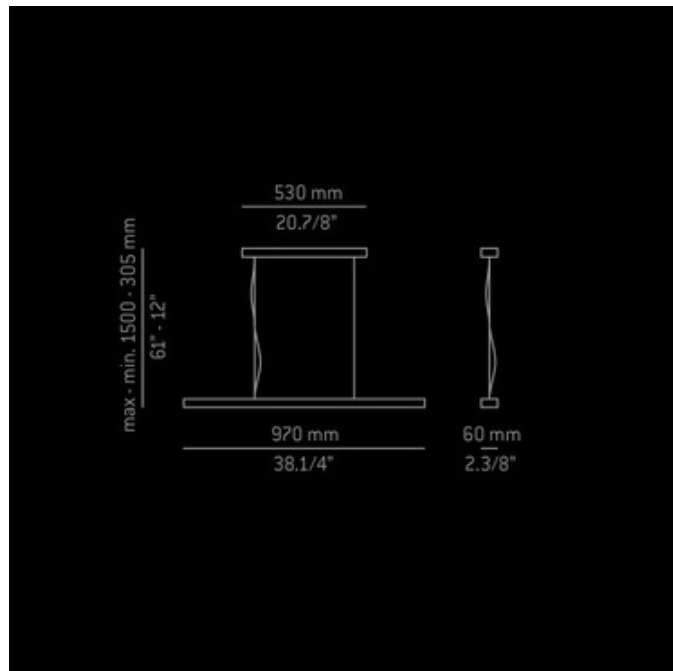

# T-2206 Pendant Light

**Description:**

T-2206 linear suspension comes in brushed nickel finish. This halogen pendant provides both direct and indirect lighting effect. It is adjustable, so user can hang it according to their requirements. It comes with three halogen T3 Short R7s 100 watt 120 volt lamps (included), Diffuser size 38.25" L x 2.4" W. Overall height adjustable from 12 to 188" . Canopy size 20.9" . ETL listed.

Shown in: Brushed Nickel

List Price: \$1650.38  
 Our Price: \$1467.02

Shade Color: N/A  
 Body Finish: Brushed Nickel  
 Lamp: 3 x T3/R7s (RSC)/100W/120V Halogen  
 Wattage: 300W  
 Dimmer: Incandescent  
 Dimensions: 12"H x 38.25"W x 2.375"D