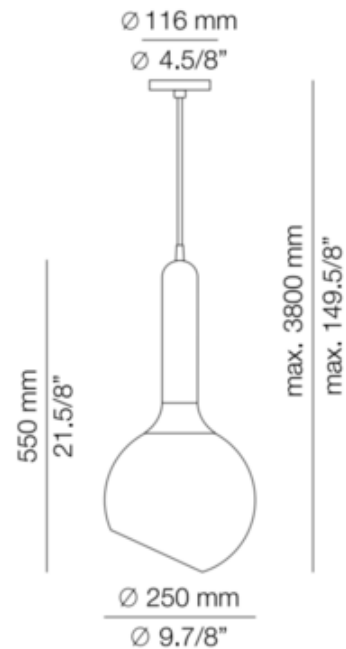

**DESIGNER** Ximo Roca Diseno  
**BRAND** Estiluz

**DESCRIPTION**

The Luck T-2443 Pendant offers a minimal, yet chic look featuring a Clear glass globe shade with diagonal opening on the bottom.

*Shown in: Brushed Nickel / Nickel*

<b>SHADE COLOR</b>	Nickel
<b>BODY FINISH</b>	Brushed Nickel
<b>WATTAGE</b>	20W
<b>DIMMER</b>	Standard 120V
<b>DIMENSIONS</b>	9.88"W x 21.63"H x 9.88"D
<b>BULB NOT INCLUDED</b>	
<b>LAMP</b>	1 x G40/Medium (E26)/20W/120V LED

*Technical Information*

<b>PRODUCT DIMENSIONS</b>	Maximum Hanging Height: 149.63"
---------------------------	---------------------------------

**SPEC #** EST63381

<b>COMPANY</b>	<b>PROJECT</b>	<b>FIXTURE TYPE</b>	<b>APPROVED BY</b>	<b>DATE</b>