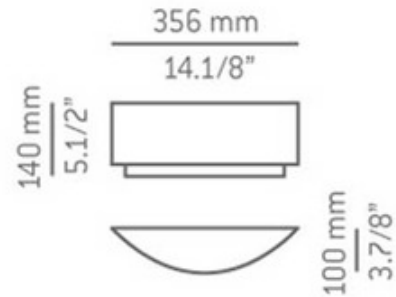

BRAND

Estiluz

DESCRIPTION

Miris A-2710 semi-lunar wall sconce features top and bottom glass diffusers and a black or white fiberglass shade. Finish in brushed nickel. Available in a semi-lunar wall sconce, horizontal wall sconce, vertical wall sconce, ceiling flush mount, suspension, table and floor lamp version. Fixture available with incandescent or compact fluorescent lamping option. One 60 watt, 120 volt, B10 candelabra base incandescent or (1) 18 watt, 120 volt, T4 G24Q-2 base compact fluorescent lamp not included. General light distribution. ETL listed. ADA compliant. 14.13W x 5.5H x 3.88 inch depth.

SHADE COLOR	Black
BODY FINISH	Brushed Nickel
WATTAGE	60W
DIMMER	Standard 120V
DIMENSIONS	14.13"W x 5.5"H x 3.88"D
BULB NOT INCLUDED	
LAMP	1 x B10/Candelabra (E12)/60W/120V Incandescent

SPEC # EST63404

COMPANY	PROJECT	FIXTURE TYPE	APPROVED BY	DATE