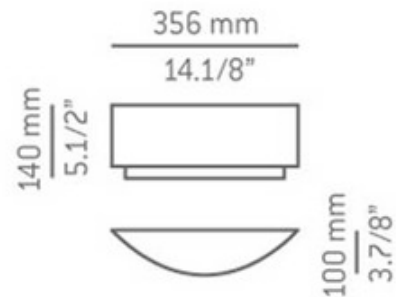

**BRAND**

Estiluz

**DESCRIPTION**

Miris A-2710 semi-lunar wall sconce features top and bottom glass diffusers and a black or white fiberglass shade. Finish in brushed nickel. Available in a semi-lunar wall sconce, horizontal wall sconce, vertical wall sconce, ceiling flush mount, suspension, table and floor lamp version. Fixture available with incandescent or compact fluorescent lamping option. One 60 watt, 120 volt, B10 candelabra base incandescent or (1) 18 watt, 120 volt, T4 G24Q-2 base compact fluorescent lamp not included. General light distribution. ETL listed. ADA compliant. 14.13W x 5.5H x 3.88 inch depth.

<b>SHADE COLOR</b>	Black
<b>BODY FINISH</b>	Brushed Nickel
<b>WATTAGE</b>	60W
<b>DIMMER</b>	Standard 120V
<b>DIMENSIONS</b>	14.13"W x 5.5"H x 3.88"D
<b>BULB NOT INCLUDED</b>	
<b>LAMP</b>	1 x B10/Candelabra (E12)/60W/120V Incandescent