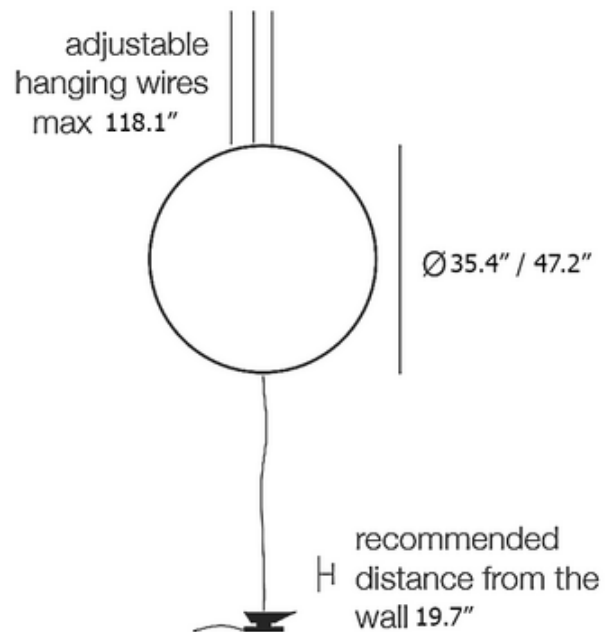

Technical Information

LAMP COLOR	2800K

SPEC #	CTS63468

COMPANY	PROJECT	FIXTURE TYPE	APPROVED BY	DATE