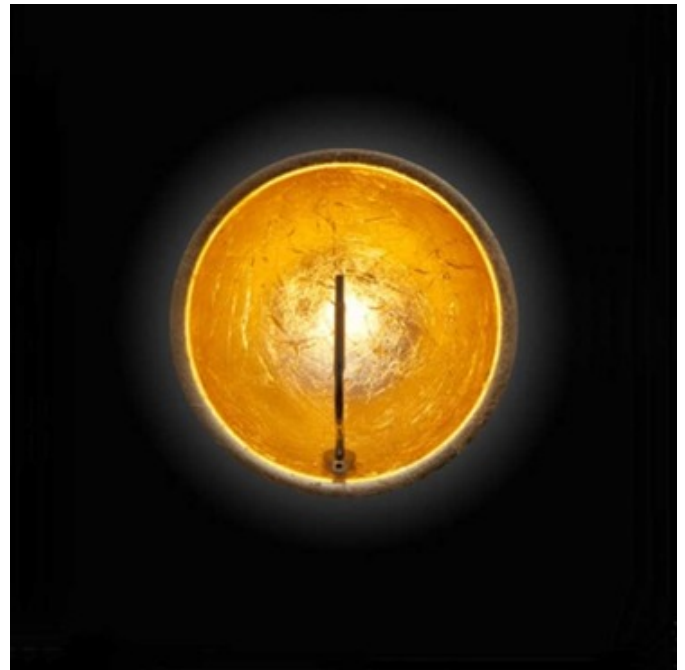

**BRAND**

Catellani & Smith

**DESCRIPTION**

Meraviglia Incasso recessed wall / ceiling mount features a metal shade lined internally with gold leaf, silver leaf or white. Finish in nickel. Rated output of 1W 350mA. Driver not included. Includes (1) 1 watt, warm white 2800K, LED lamp. General light distribution. 5.51 inch diameter x 1.97 inch depth.

<b>TRIM COLOR</b>	Gold Leaf
<b>BODY FINISH</b>	Nickel
<b>WATTAGE</b>	1W
<b>DIMMER</b>	N/A
<b>DIMENSIONS</b>	1.97"L x 5.51"W x 5.51"H
<b>INTEGRATED LED MODULE</b>	
<b>LAMP</b>	1 x LED/1W/120V LED

*Technical Information*

<b>LAMP COLOR</b>	2800K
<b>FUNCTION</b>	Decorative
<b>CEILING TYPE</b>	Drywall with Trim
<b>HOUSING TYPE</b>	Remote transformer
<b>HOUSING HEIGHT</b>	3"

**SPEC #** CTS63470

COMPANY	PROJECT	FIXTURE TYPE	APPROVED BY	DATE