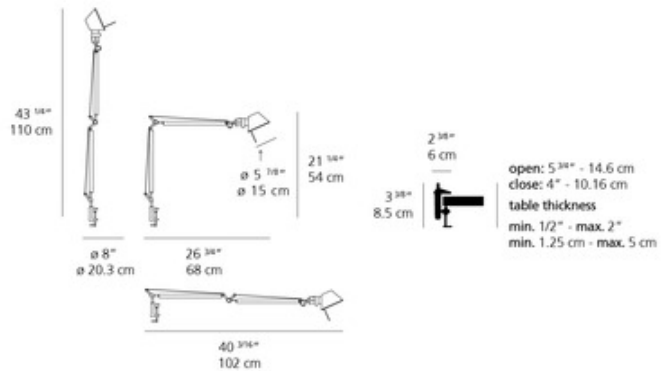

# Tolomeo Mini Desk Lamp with Clamp

**Designer:** Michele De Lucchi & Giancarlo Piretti

**Description:**

Tolomeo Mini Desk Lamp with Clamp features a fully adjustable arm and a 360 degree tiltable and rotatable diffuser. Available in White, Black, or Aluminum. One 100 watt max 120 volt medium base bulb is required, but not included. 6 inch diameter diffuser with incorporated on/off switch. Includes clamp. 26.75 inch depth x 21.25 inch height x 40.2 inch maximum extended arm. UL listed.

Shown in: Aluminum

**List Price:** \$368.75  
**Our Price:** \$295.00

**Shade Color:** N/A  
**Body Finish:** Aluminum  
**Lamp:** 1 x A19/Medium (E26)/72W/120V Incandescent  
**Wattage:** 72W  
**Dimmer:** Incandescent  
**Dimensions:** 40.3"L x 21.25"H x 26.75"D