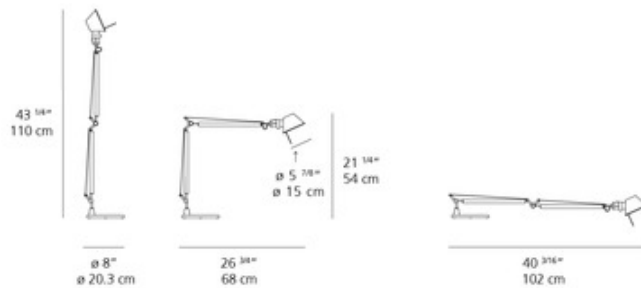

# Tolomeo LED Mini Desk Lamp

**Designer:** Michele De Lucchi & Giancarlo Piretti

**Description:**

Tolomeo LED Mini Desk Lamp features a fully adjustable arm in extruded aluminum. Joints, tension control knobs, and mountings are polished die-cast aluminum and cables are stainless steel. Integrated 10 watt 120 volt LED light source. Dimmer switch incorporated on head. Diffuser rotatable 90 degrees. 8 inch base width x 21.24-43.25 inch adjustable height x 26.75 inch maximum depth x 40.2 inch maximum length. UL listed.

Shown in: Aluminum / Aluminum

**List Price:** \$650.00  
**Our Price:** \$520.00

**Shade Color:** Aluminum  
**Body Finish:** Aluminum  
**Lamp:** 1 x LED/10W/120V LED  
**Wattage:** 10W  
**Dimmer:** Included  
**Dimensions:** 40.2"L x 21.25"H x 8"W x 26.75"D

**Technical Information**

**Luminous Flux:** 357 lumens  
**Lumens/Watt:** 35.70  
**Lamp Color:** 3000 K  
**Color Rendering:** 80 CRI  
**Lamp Life:** 50000 hours

Product Number: <b>ART63488</b>			
Company:		Fixture Type:	Date: Feb 23, 2018
Project:		Approved By:	