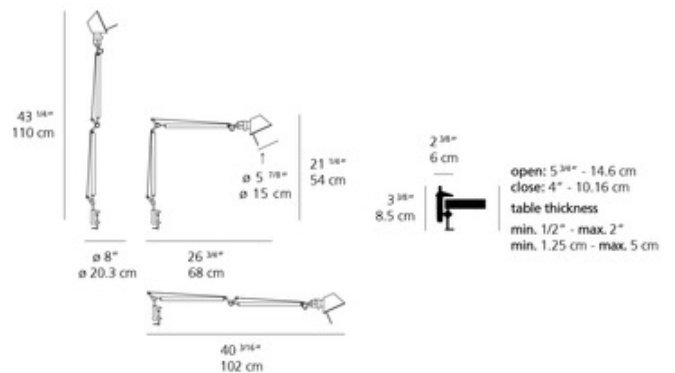

COMPANY	PROJECT	FIXTURE TYPE	APPROVED BY	DATE