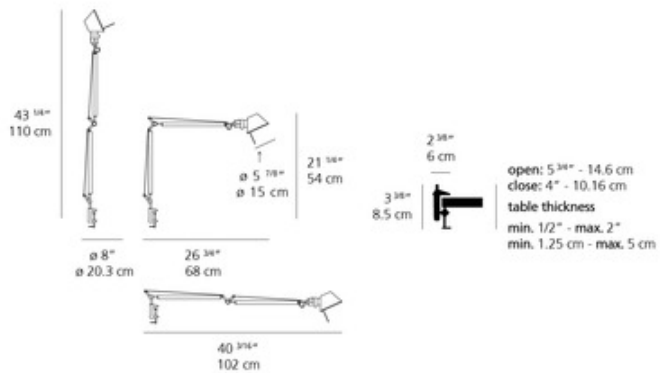

Tolomeo LED Mini Desk Lamp with Clamp

Designer: Michele De Lucchi & Giancarlo Fassina

Description:

Tolomeo LED Mini Desk Lamp with Clamp features a fully adjustable arm and a 360 degree tiltable and rotatable diffuser. Available in Aluminum. Integrated 9 watt 120 volt LED light source. Incorporated dimmer switch on head. Includes clamp. 26.75 inch depth x 21.25 inch height x 40.2 inch maximum extended arm. UL listed.

Shown in: Aluminum / Aluminum

List Price: \$531.25
Our Price: \$425.00

Shade Color: Aluminum
Body Finish: Aluminum
Lamp: 1 x LED/9W/120V LED
Wattage: 9W
Dimmer: Included
Dimensions: 40.3"L x 21.25"H x 26.75"D

Technical Information

Luminous Flux: 358 lumens
Lumens/Watt: 39.78
Lamp Color: 3000 K
Color Rendering: 80 CRI
Lamp Life: 50000 hours

Fax: (773) 883-6131

Phone: 866-954-4489

Address: 1718 W. Fullerton Ave. Chicago IL 60614