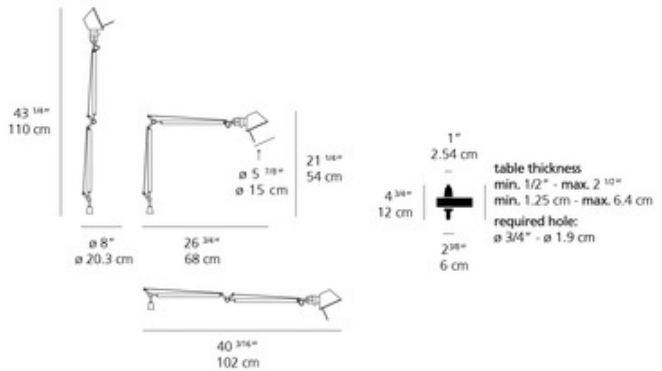

Tolomeo LED Mini Desk Lamp with In Set Pivot

Designer: Michele De Lucchi & Giancarlo Fassina

Description:

Tolomeo LED Mini Desk Lamp with In Set Pivot features an extruded aluminum arm, die-cast aluminum joints and tension-control knobs, and stainless steel tension cables. Available Aluminum. Integrated 10 watt 120 volt LED light source. Dimmer switch incorporated on head. In-set support requires 0.75 inch diameter hole and supports 2.5 inch maximum surface depth. Diffuser rotates 90 degrees. UL listed.

Shown in: Aluminum / Aluminum

List Price: \$531.25
Our Price: \$425.00

Shade Color: Aluminum
Body Finish: Aluminum
Lamp: 5 x LED/10W/120V LED
Wattage: 50W
Dimmer: Included
Dimensions: 40.3"L x 21.25"H x 26.75"D

Technical Information

Luminous Flux: 357 lumens
Lumens/Watt: 35.70
Lamp Color: 3000 K
Color Rendering: 80 CRI
Lamp Life: 50000 hours

Product Number: ART63490			
Company:		Fixture Type:	Date: Feb 23, 2018
Project:		Approved By:	