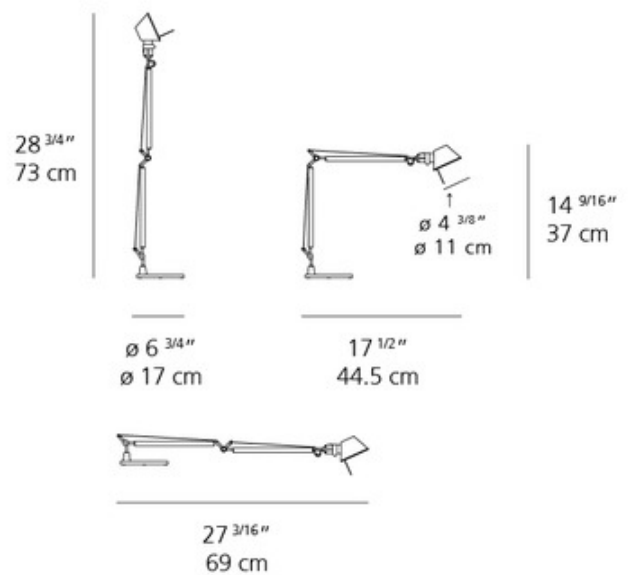

DESIGNER Michele De Lucchi & Giancarlo Fassina
BRAND Artemide

DESCRIPTION

Tolomeo Micro LED Desk Lamp features a 6.75 inch round base in weighted steel, a fully adjustable articulated arm in extruded aluminum, and joints and tension control knobs in polished die cast aluminum. Diffuser is tiltable and rotatable 360 degrees. Integrated 8 watt 120 volt LED light source. Dimmer switch located on cord. UL listed.

Shown in: Aluminum / Aluminum

SHADE COLOR	Aluminum
BODY FINISH	Aluminum
WATTAGE	8W
DIMMER	Included
DIMENSIONS	28.75"L x 14.6"H x 17.5"D
INTEGRATED LED MODULE	
LAMP	1 x LED/8W/120V LED

Technical Information

LUMINOUS FLUX	297 lumens
LUMENS/WATT	37.13
LAMP COLOR	3000K
COLOR RENDERING	80 CRI

SPEC # ART63491

COMPANY	PROJECT	FIXTURE TYPE	APPROVED BY	DATE