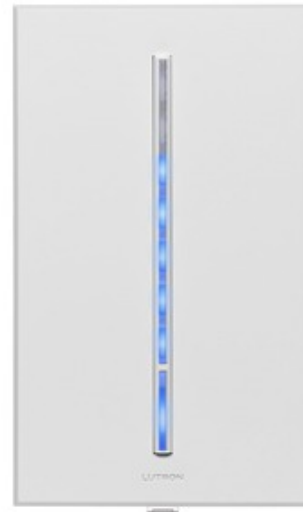

**BRAND**

Lutron

**DESCRIPTION**

Vierti Multi-Location 600W/VA Incandescent/Low Voltage Dimmer is available in a White matte finish. Adaptive LEDs brighten when touched then glow softly when at rest, subtly indicating light level and making the dimmer easy to find in the dark. LEDs are available in Blue. Soft audible feedback confirms the user's touch. Programming allows customized functions. Line frequency compensation maintains stable light levels, despite power line frequency and line voltage variations. 100 percent factory tested. For use with incandescent/halogen lamping or magnetic low-voltage lamping only. Suggested maximum lighting load for magnetic low voltage dimming is 450W for 600VA products to allow for magnetic transformer loss. For multi location dimming, use Vierti companion dimmers, sold separately. Not for use with mechanical 3-way or 4-way switches. 1-gang wall plate included. 2.75 inch width x 4.56 inch height. UL listed.

<b>SHADE COLOR</b>	Blue
<b>BODY FINISH</b>	Matte White
<b>WATTAGE</b>	600W
<b>DIMMER</b>	Dimmable
<b>DIMENSIONS</b>	2.75"W x 4.56"H
<b>LAMP</b>	N/A

**SPEC #** LUT6365

COMPANY	PROJECT	FIXTURE TYPE	APPROVED BY	DATE