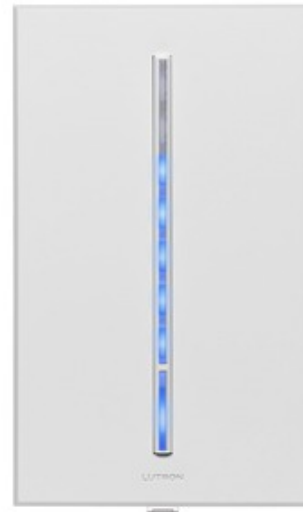

BRAND

Lutron

DESCRIPTION

Vierti Multi-Location 600W/VA Incandescent/Low Voltage Dimmer is available in a White matte finish. Adaptive LEDs brighten when touched then glow softly when at rest, subtly indicating light level and making the dimmer easy to find in the dark. LEDs are available in Blue. Soft audible feedback confirms the user's touch. Programming allows customized functions. Line frequency compensation maintains stable light levels, despite power line frequency and line voltage variations. 100 percent factory tested. For use with incandescent/halogen lamping or magnetic low-voltage lamping only. Suggested maximum lighting load for magnetic low voltage dimming is 450W for 600VA products to allow for magnetic transformer loss. For multi location dimming, use Vierti companion dimmers, sold separately. Not for use with mechanical 3-way or 4-way switches. 1-gang wall plate included. 2.75 inch width x 4.56 inch height. UL listed.

SHADE COLOR	Blue
BODY FINISH	Matte White
WATTAGE	600W
DIMMER	Dimmable
DIMENSIONS	2.75"W x 4.56"H
LAMP	N/A

SPEC # LUT6365

COMPANY	PROJECT	FIXTURE TYPE	APPROVED BY	DATE