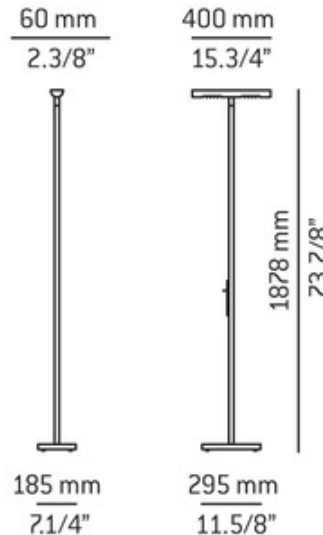

# P-2455 Floor Lamp

CE

**Description:**

P-2455 Floor lamp features a Metal grid shade with Polished Chrome or Brushed Nickel finish. The P-2455 is a metallic floor lamp with a half-round shaped tube and a rectangular base for which time seems to stand still. The dimmer is located in the body for easy access, allowing the light to be dimmed according to the need of the moment. Two 150 watt, 120 volt, T3 R7s base Halogen bulbs are required, but not included. 15.75 inch width x 73.88 inch height x 7.25 inch length.

Shown in: Brushed Nickel

List Price: \$2005.88  
 Our Price: \$1783.03

Shade Color: N/A  
 Body Finish: Brushed Nickel  
 Lamp: 2 x T3/R7s (RSC)/150W/120V Halogen  
 Wattage: 300W  
 Dimmer: Incandescent  
 Dimensions: 7.25"L x 73.88"H x 15.75"W

Product Number: <b>EST63789</b>			
Company:		Fixture Type:	Date: Feb 21, 2018
Project:		Approved By:	

#0503FL-P2455-015H1-XXBN

Fax: (773) 883-6131

Phone: 866-954-4489

Address: 1718 W. Fullerton Ave. Chicago IL 60614