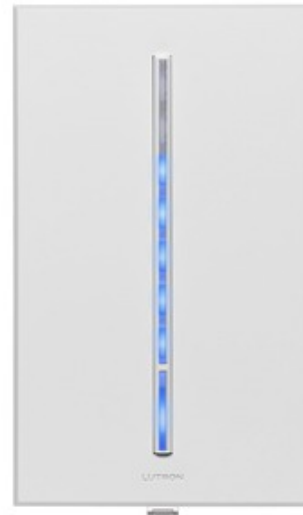

BRAND

Lutron

DESCRIPTION

Vierti 600W Electric Low Voltage Multi Location Dimmer is available with a matte finish in White, Light Almond, Almond, Ivory, Taupe, and Black. Adaptive LEDs brighten when touched then glow softly when at rest, subtly indicating light level and making the dimmer easy to find in the dark. LEDs are available in Blue, White, or Green. Soft audible feedback confirms the user's touch. Programming allows customized functions. Line frequency compensation maintains stable light levels, despite power line frequency and line voltage variations. 100 percent factory tested. For use with electric low-voltage lamping up to 600 watts only. For multi location dimming, use Vierti companion dimmers, sold separately. 1-gang wall plate included. 2.75 inch width x 4.56 inch height. UL listed.

SHADE COLOR	Blue
BODY FINISH	White
WATTAGE	600W
DIMMER	Low Voltage Electronic
DIMENSIONS	2.75"W x 4.56"H
LAMP	N/A

SPEC # LUT6380

COMPANY	PROJECT	FIXTURE TYPE	APPROVED BY	DATE