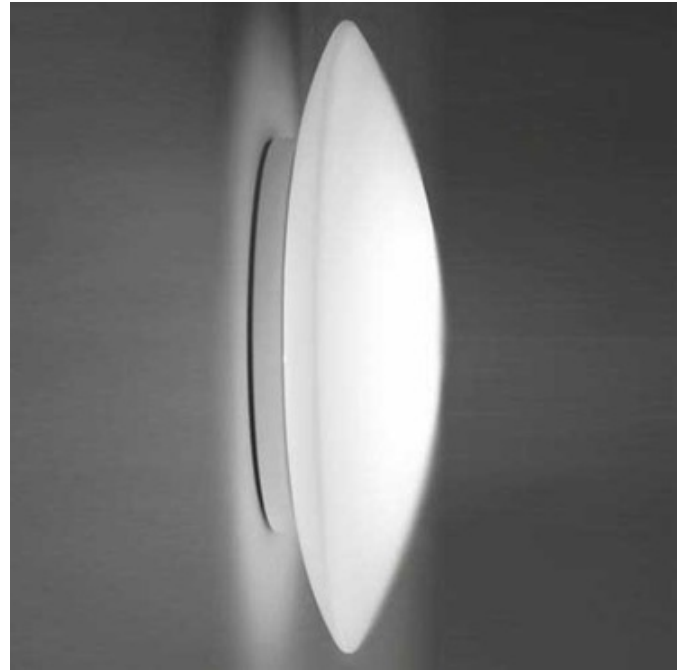

BRAND

AI Lati Lights

DESCRIPTION

The Bis Wall/Ceiling Mount brings a clean simple look to your interior space. Features a hand blown triplex satin Opal glass with a White varnished metal finish. Three smallest sizes are AA compliant when used on the wall.

SHADE COLOR	Satin Opal
BODY FINISH	White
WATTAGE	64W
DIMMER	Not Dimmable
DIMENSIONS	17.7"W x 4.3"H
BULB NOT INCLUDED	
LAMP	2 x T4/GX24q-3/32W/120V Compact Fluorescent

SPEC #

AIL63844

3.5"
3.9"
3.9"
4.3"

9.8" / 12.2" / 15.7" / 19.7"