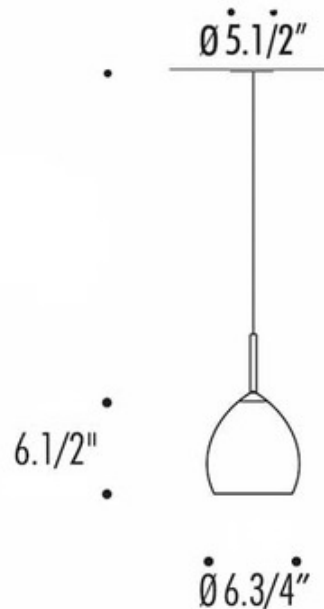

COMPANY	PROJECT	FIXTURE TYPE	APPROVED BY	DATE